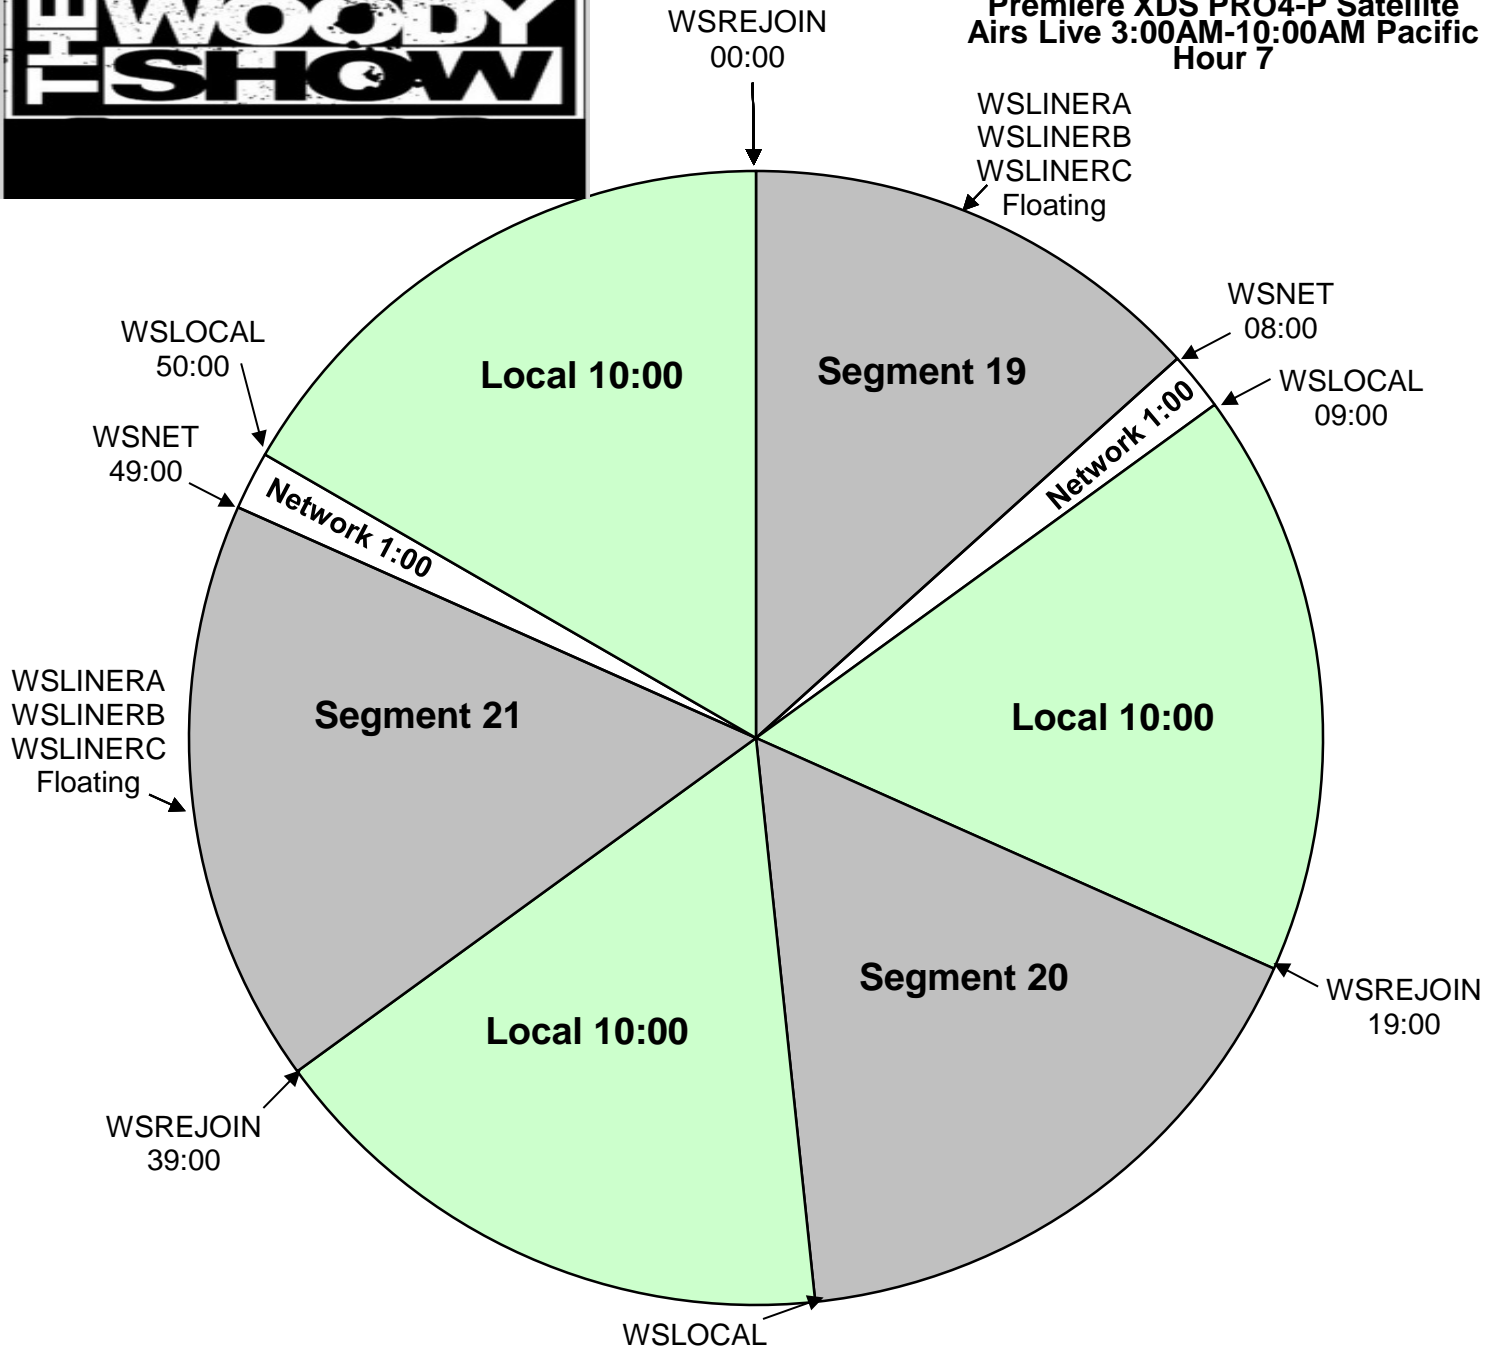

The Woody Show
XDS Program: Woody Show NAT
Effective March 16th 2020
Premiere XDS PRO4-P Satellite
Airs Live 3:00AM-10:00AM Pacific
Hour 7

Local Breaks filled with news, traffic, weather, promos, spots, local contesting/stationality, jingle/sweeper imaging and song at the end.

Affiliates to ID station in the 10 minute break prior to top of hour

All breaks float.

XDS Relays:

- WSLOCAL - Fires local breaks.
- WSNET - Fires network breaks.
- WSLINERA - Liner A Start (Positioning Statement followed by Station Name) :05
- WSLINERB - Liner B Start (Station Name followed by Positioning Statement) :05
- WSLINERC - Liner C Start (Reserved for Future Use) :05
- WSREJOIN - Rejoin program